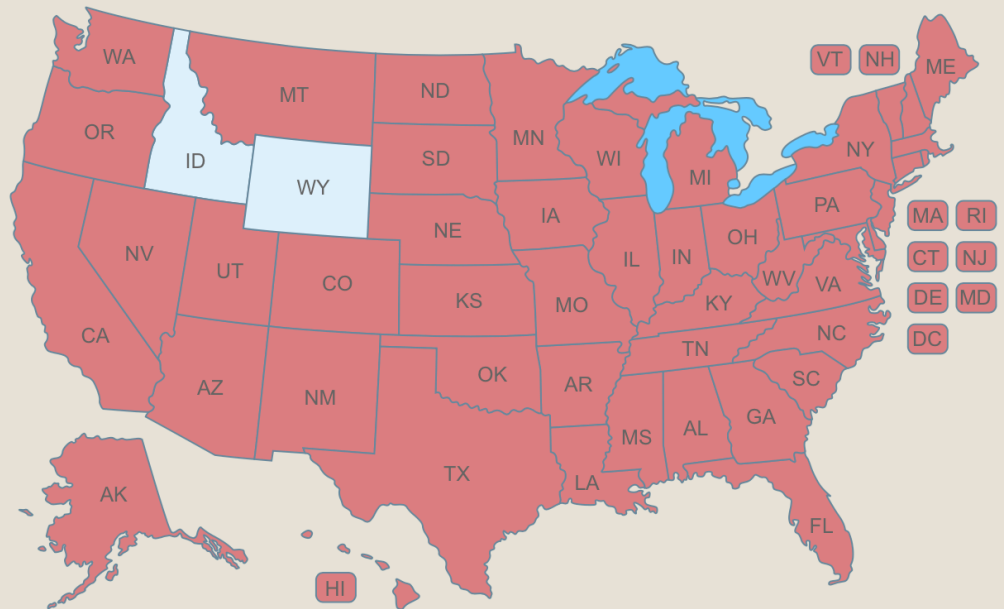

NATIONAL CONFERENCE CALL

[Return to North America Calls Map](#)

605-475-4861

Call PIN: 898123#

Back-up number if issues dialing
into call: 716-293-9701 follow
prompts.

We meet every **Tuesday** and
Thursday at 6 AM Hawaii, 9 AM
pacific, 10 AM mountain, 11 AM
central, and 12 noon eastern!

HOW TO USE THE MAP

If your state is red, click on your state for the link to
your state's call and team leader information.

If your state is blue, you are part of the National team
and should join the National Conference Call listed
above and left.

Let's turn America red to represent the blood of Jesus
covering our nation! If you live in a blue state and
would like to volunteer to lead a state prayer call, email
us and let us know.

Email: michael@strikeforceofprayer.com