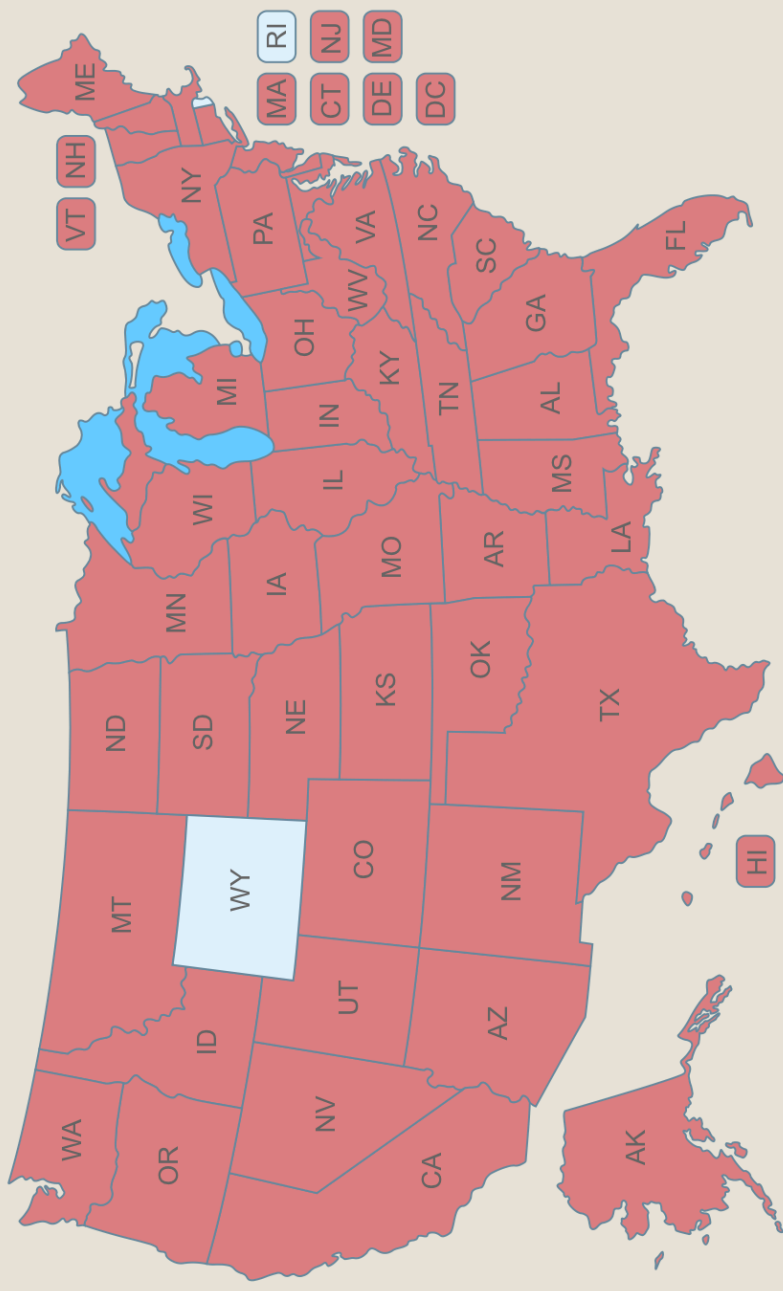

NATIONAL CONFERENCE CALL

605-475-4861

Call PIN: 898123#

Back-up number if issues dialing into call: 716-293-9701 follow prompts.

We meet every **Tuesday** and **Thursday** at 6 AM Hawaii, 9 AM pacific, 10 AM mountain, 11 AM central, and 12 noon eastern!

GUIDELINES FOR CALLING IN

The prayer leader is there by 8:45 am for any questions or comments, so you are welcome to come early!

Announce your name and where you are calling from. Please, no announcements after the call time begins at 9:00 a.m.

[Return to North America Calls Map](#)

HOW TO USE THE MAP

If your state is red, click on your state for the link to your state's call and team leader information.